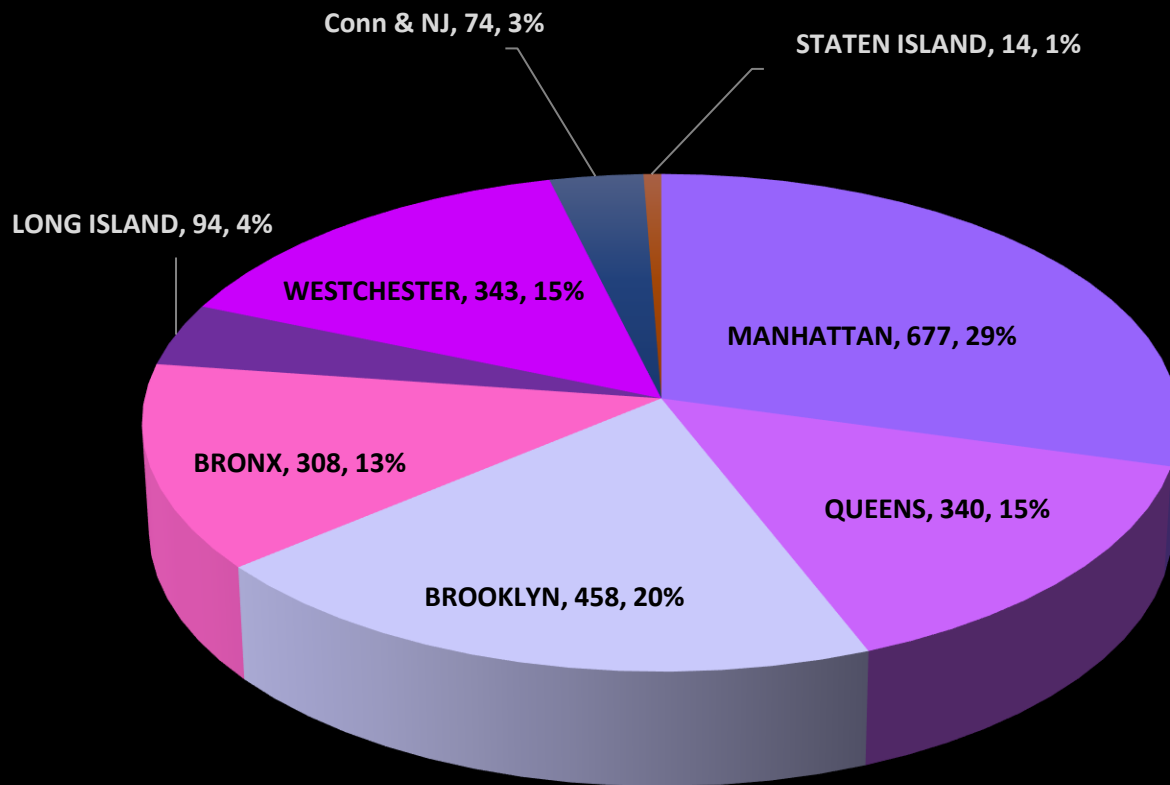

## 2308 ELEVATORS ON MONTHLY CONTRACT November 01, 2020

- MANHATTAN
- QUEENS
- BROOKLYN
- BRONX
- LONG ISLAND
- WESTCHESTER
- Conn & NJ
- STATEN ISLAND