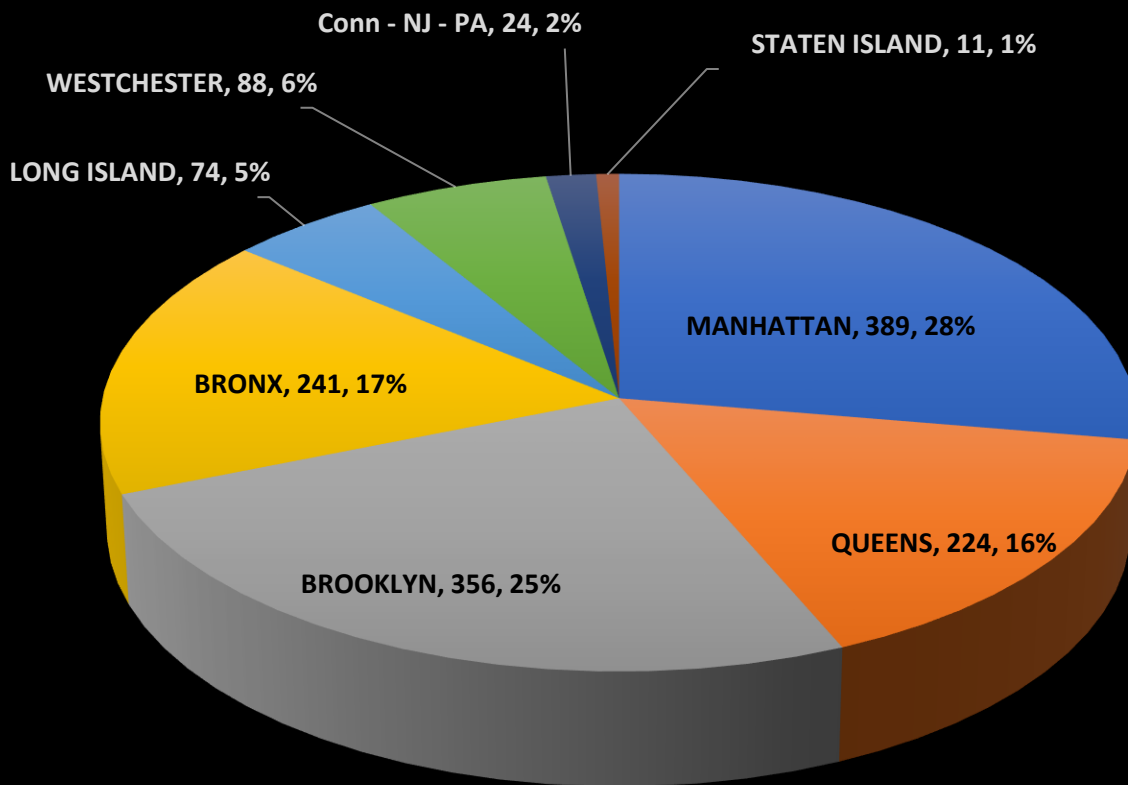

1407 ELEVATORS ON MONTHLY CONTRACT June 01,2020

- MANHATTAN
- QUEENS
- BROOKLYN
- BRONX
- LONG ISLAND
- WESTCHESTER
- Conn - NJ - PA
- STATEN ISLAND